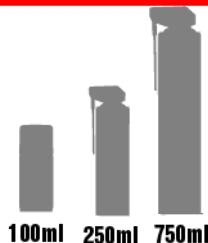

Care
LINE

X-TREM CHAIN ROAD

- High Tech Chain Grease containing calcium Sulfonate
- Long Life Grease (last up to 800 km) in toughest conditions
- No fling off
- Increases the chain lifespan
- Rustproof
- Extreme pressure resistant
- Resistance to washing off
- Visible application
- Wide and precise spraying